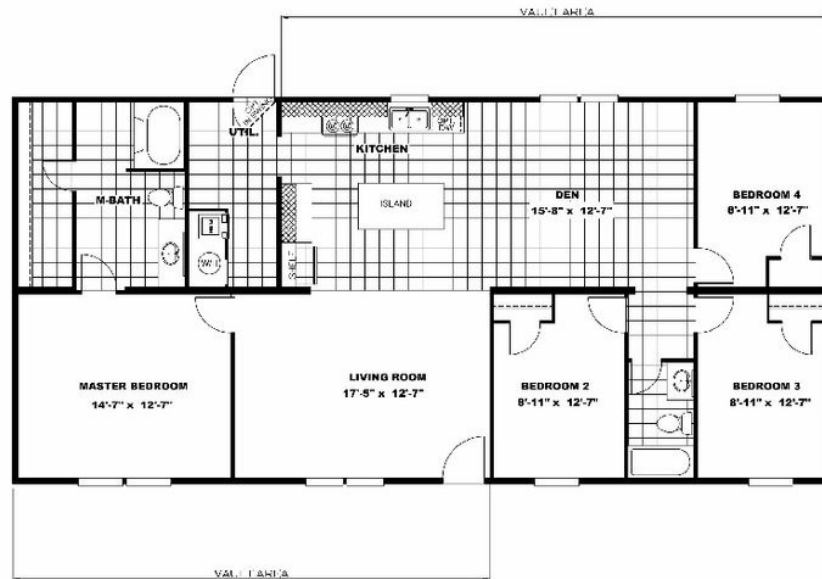

**MARVEL** Model number:**4 beds • 2 baths • 1475 sq.ft. • 28' width • 56' depth**

Our home building facilities invest in continuous product and process improvements. Plans, dimensions, features, materials, specifications and availability are subject to change without notice or obligation. Renderings and floor plans are representative likenesses of our homes and may differ from the actual homes. We invite you to tour a Home Center near you and inspect the highest value in quality housing available or call (843) 764-0349 to speak with a Home Consultant. Copyright 2017, CMH. All rights reserved.

**MARVEL** Model number:

**4 beds • 2 baths • 1475 sq.ft. • 28' width • 56' depth**

Our home building facilities invest in continuous product and process improvements. Plans, dimensions, features, materials, specifications and availability are subject to change without notice or obligation. Renderings and floor plans are representative likenesses of our homes and may differ from the actual homes. We invite you to tour a Home Center near you and inspect the highest value in quality housing available or call (843) 764-0349 to speak with a Home Consultant. Copyright 2017, CMH. All rights reserved.